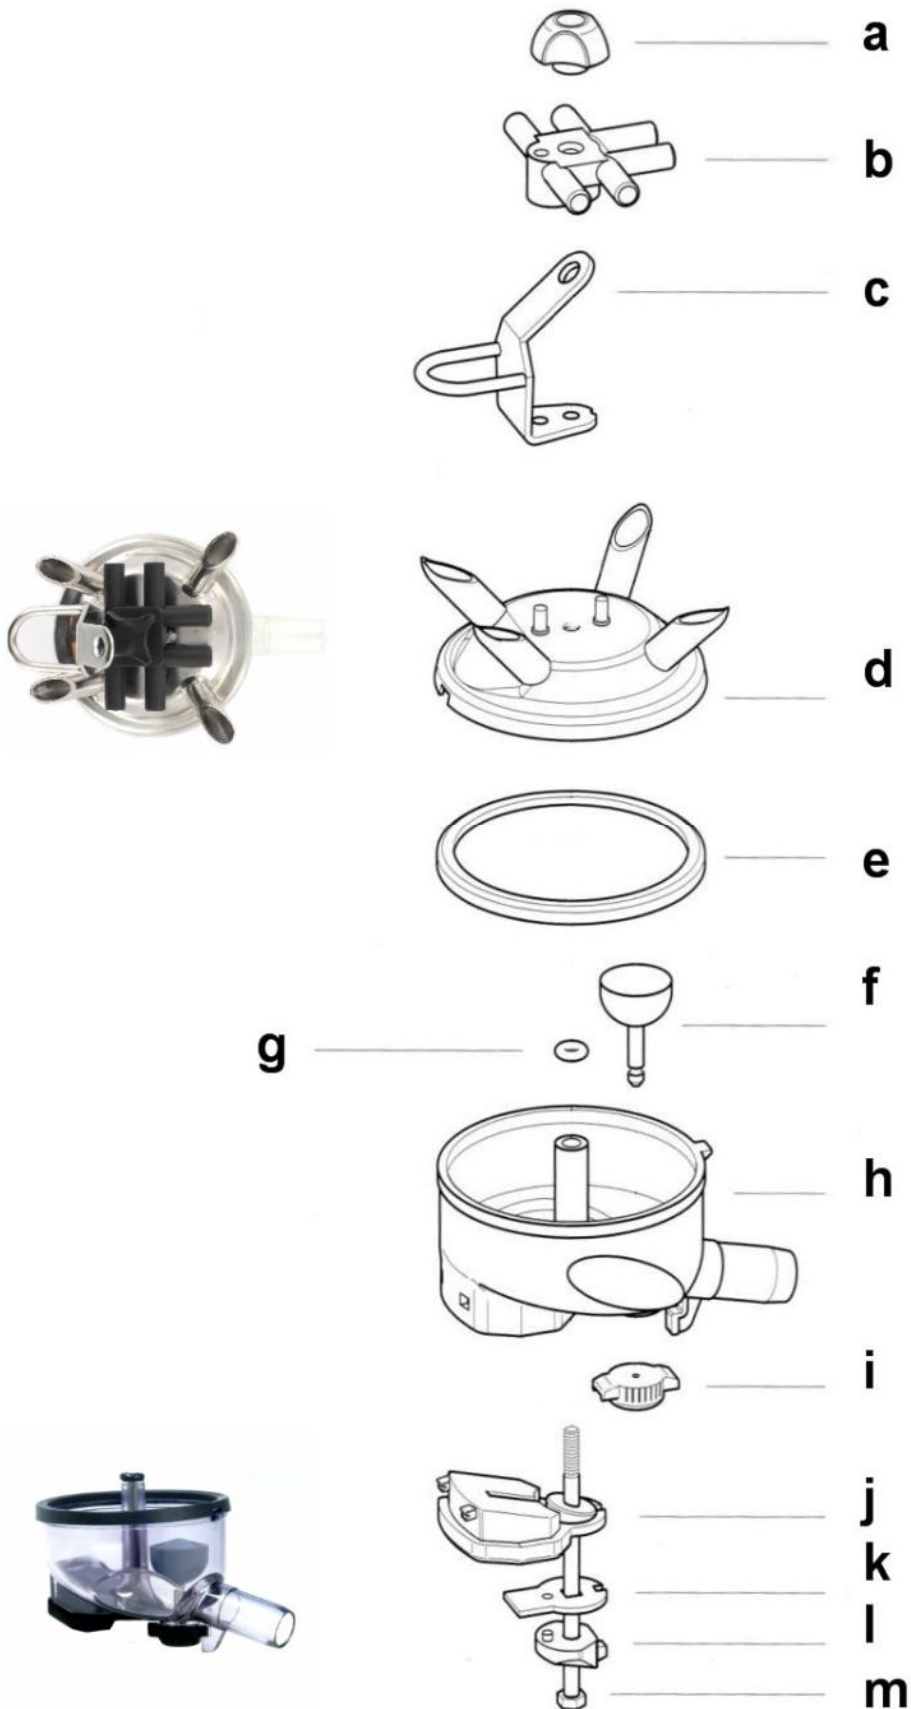

ESNEDER® Milking Machine Parts

ESNEDER® Milking Machine Parts

149111	WESTFALIA type claw 300 cc CLASSIC with shut-off	
149123	Plastic nut	a
149124	Plastic airfork	b
149125	s/s hook	c
149117	s/s claw base	d
149116	Rubber gasket	e
149115	Silicone shut-off plug and s/s stem	f
149120	o-ring	g
149113	WESTFALIA type bowl 300 cc CLASSIC	h
149112	Rubber shut-off lock	i
149119	Rubber bung	j
149118	s/s fixing plate	k
149121	Plastic lock	l
149122	s/s screw	m
149113COR	WESTFALIA type bowl 300 cc complete	

THIS CLAW CAN BE DELIVERED WITH S/S AIRFORK INSTEAD OF PLASTIC AIRFORK

ESNEDER® Milking Machine Parts

ESNEDER® Milking Machine Parts

149171	WESTFALIA type claw 300cc CLASSIC without shut-off (ACR)	
149123	Plastic nut	a
149124	Plastic airfork	b
149125	s/s hook	c
149117	s/s claw base	d
149116	Rubber gasket	e
149120	o-ring	f
149114	WESTFALIA type bowl 300 cc without hole	g
149119	Rubber bung	h
149118	s/s fixing plate	i
149122	s/s screw	j
149114COR	WESTFALIA type bowl complete without hole	

THIS CLAW CAN BE DELIVERED WITH S/S AIRFORK INSTEAD OF PLASTIC AIRFORK

ESNEDER® Milking Machine Parts

ESNEDER® Milking Machine Parts

149181	WESTFALIA type claw 300 cc CLASSIC Evolution with shut-off	
149123	Plastic nut	a
149124	Plastic airfork	b
149125	s/s hook	c
149116	Rubber gasket	e
149115	Silicone shut-off plug and s/s stem	f
149120	o-ring	g
149113	WESTFALIA type bowl 300 cc CLASSIC	h
149112	Rubber shut-off lock	i
149119	Rubber bung	j
149118	s/s fixing plate	k
149121	Plastic lock	l
149122	s/s screw	m
149113COR	WESTFALIA type bowl 300 cc complete	

ESNEDER® Milking Machine Parts

ESNEDER® Milking Machine Parts

149191	WESTFALIA type claw 300cc CLASSIC Evolution without shut-off (ACR)	
149123	Plastic nut	a
149124	Plastic airfork	b
149125	s/s hook	c
149116	Rubber gasket	e
149120	o-ring	f
149114	WESTFALIA type bowl 300 cc without hole	g
149119	Rubber bung	h
149118	s/s fixing plate	i
149122	s/s screw	j
149114COR	WESTFALIA type bowl complete without hole	