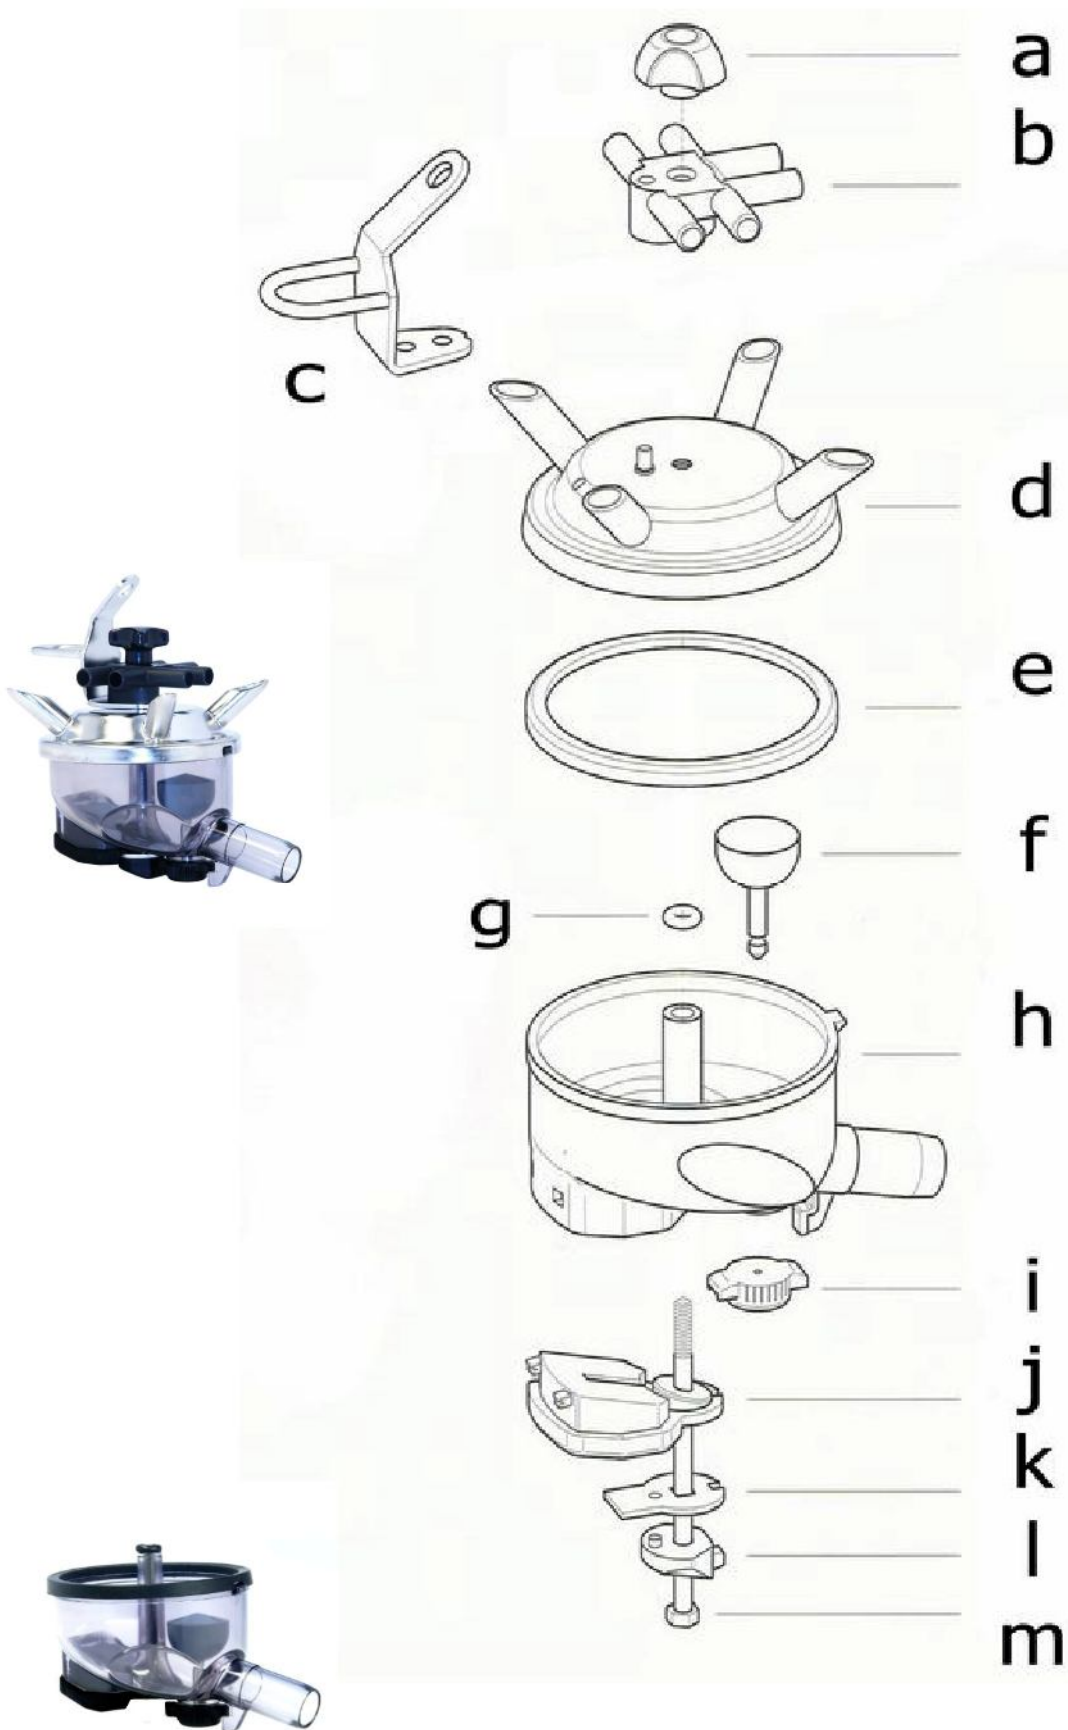

ESNEDER® Milking Machine Parts

ESNEDER® Milking Machine Parts

149111	WESTFALIA type claw 300 cc CLASSIC with shut-off	
149123	Plastic nut	a
149124	Plastic airfork	b
149125	s/s hook	c
149117	s/s claw base	d
149116	Rubber gasket	e
149115	Silicone shut-off plug and s/s stem	f
149120	o-ring	g
149113	WESTFALIA type bowl 300 cc CLASSIC	h
149112	Rubber shut-off lock	i
149119	Rubber bung	j
149118	s/s fixing plate	k
149121	Plastic lock	l
149122	s/s screw	m
149113COR	WESTFALIA type bowl 300 cc complete	

THIS CLAW CAN BE DELIVERED WITH S/S AIRFORK INSTEAD OF PLASTIC AIRFORK

ESNEDER® Milking Machine Parts

ESNEDER® Milking Machine Parts

149171	WESTFALIA type claw 300cc CLASSIC without shut-off (ACR)	
149123	Plastic nut	a
149124	Plastic airfork	b
149125	s/s hook	c
149117	s/s claw base	d
149116	Rubber gasket	e
149120	o-ring	f
149114	WESTFALIA type bowl 300 cc without hole	g
149119	Rubber bung	h
149118	s/s fixing plate	i
149122	s/s screw	j
149114COR	WESTFALIA type bowl complete without hole	

THIS CLAW CAN BE DELIVERED WITH S/S AIRFORK INSTEAD OF PLASTIC AIRFORK

ESNEDER® Milking Machine Parts

ESNEDER® Milking Machine Parts

149181	WESTFALIA type claw 300 cc CLASSIC Evolution with shut-off	
149123	Plastic nut	a
149124	Plastic airfork	b
149125	s/s hook	c
149116	Rubber gasket	e
149115	Silicone shut-off plug and s/s stem	f
149120	o-ring	g
149113	WESTFALIA type bowl 300 cc CLASSIC	h
149112	Rubber shut-off lock	i
149119	Rubber bung	j
149118	s/s fixing plate	k
149121	Plastic lock	l
149122	s/s screw	m
149113COR	WESTFALIA type bowl 300 cc complete	

ESNEDER® Milking Machine Parts

ESNEDER® Milking Machine Parts

149191	WESTFALIA type claw 300cc CLASSIC Evolution without shut-off (ACR)	
149123	Plastic nut	a
149124	Plastic airfork	b
149125	s/s hook	c
149116	Rubber gasket	e
149120	o-ring	f
149114	WESTFALIA type bowl 300 cc without hole	g
149119	Rubber bung	h
149118	s/s fixing plate	i
149122	s/s screw	j
149114COR	WESTFALIA type bowl complete without hole	