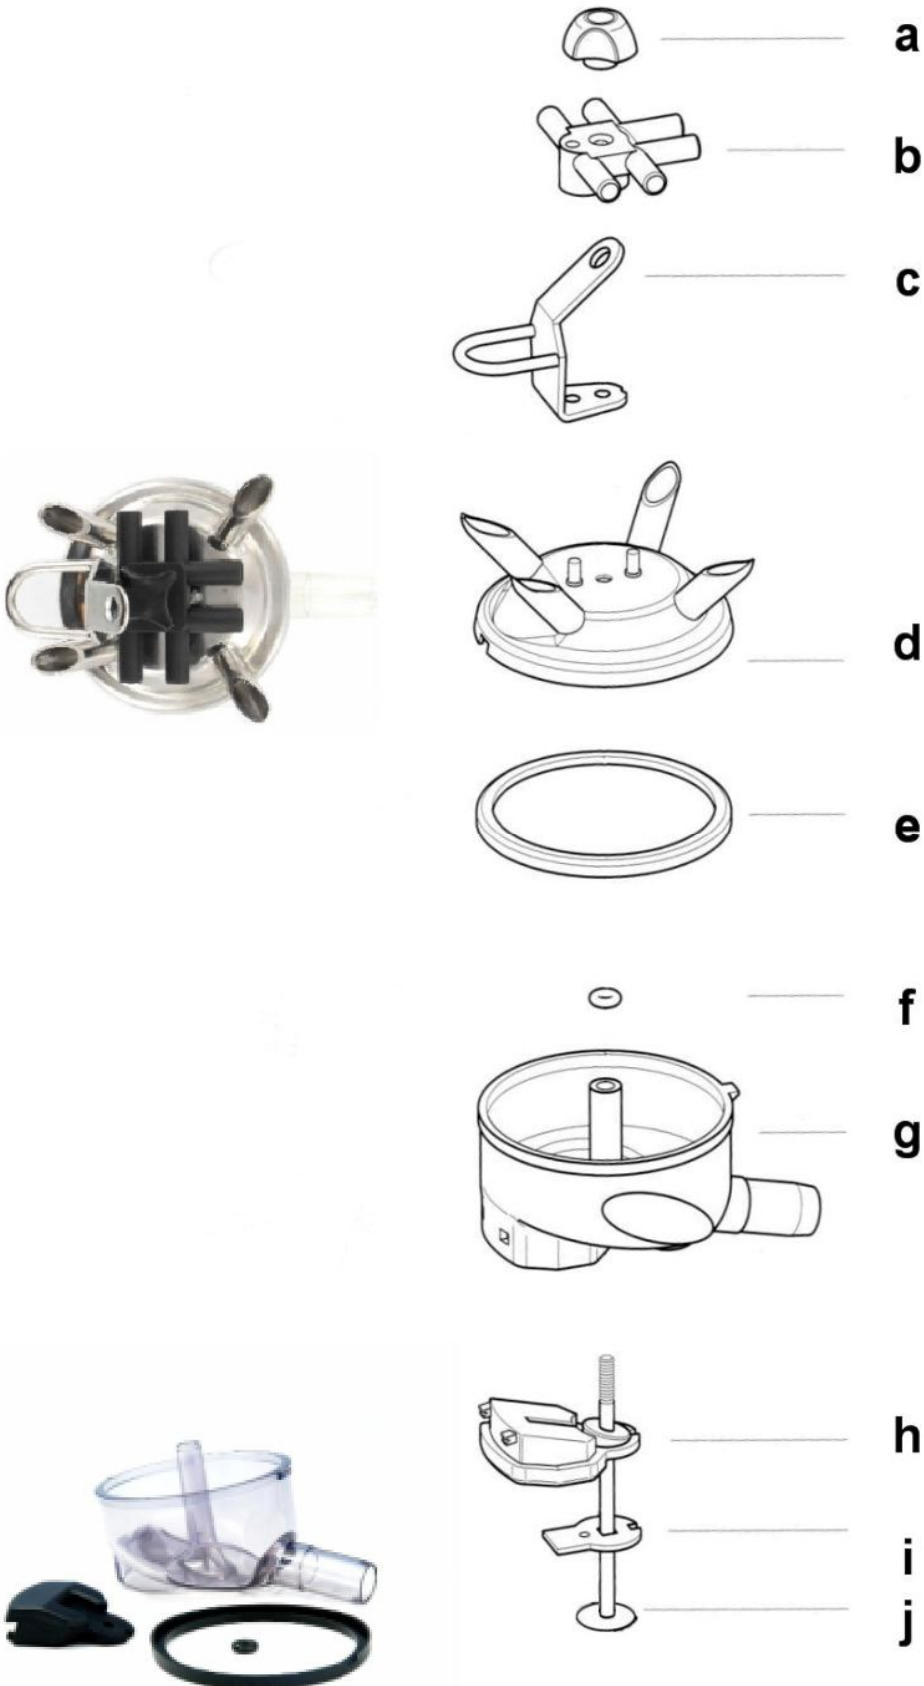

ESNEDER® Milking Machine Parts

ESNEDER® Milking Machine Parts

149111	WESTFALIA type claw 300 cc CLASSIC with shut-off	
149123	Plastic nut	a
149124	Plastic airfork	b
149125	s/s hook	c
149117	s/s claw base	d
149116	Rubber gasket	e
149115	Silicone shut-off plug and s/s stem	f
149120	o-ring	g
149113	WESTFALIA type bowl 300 cc CLASSIC	h
149112	Rubber shut-off lock	i
149119	Rubber bung	j
149118	s/s fixing plate	k
149121	Plastic lock	l
149122	s/s screw	m
149113COR	WESTFALIA type bowl 300 cc complete	

THIS CLAW CAN BE DELIVERED WITH S/S AIRFORK INSTEAD OF PLASTIC AIRFORK

ESNEDER® Milking Machine Parts

ESNEDER® Milking Machine Parts

149171	WESTFALIA type claw 300cc CLASSIC without shut-off (ACR)	
149123	Plastic nut	a
149124	Plastic airfork	b
149125	s/s hook	c
149117	s/s claw base	d
149116	Rubber gasket	e
149120	o-ring	f
149114	WESTFALIA type bowl 300 cc without hole	g
149119	Rubber bung	h
149118	s/s fixing plate	i
149122	s/s screw	j
149114COR	WESTFALIA type bowl complete without hole	

THIS CLAW CAN BE DELIVERED WITH S/S AIRFORK INSTEAD OF PLASTIC AIRFORK

ESNEDER® Milking Machine Parts

ESNEDER® Milking Machine Parts

149181	WESTFALIA type claw 300 cc CLASSIC Evolution with shut-off	
149123	Plastic nut	a
149124	Plastic airfork	b
149125	s/s hook	c
149116	Rubber gasket	e
149115	Silicone shut-off plug and s/s stem	f
149120	o-ring	g
149113	WESTFALIA type bowl 300 cc CLASSIC	h
149112	Rubber shut-off lock	i
149119	Rubber bung	j
149118	s/s fixing plate	k
149121	Plastic lock	l
149122	s/s screw	m
149113COR	WESTFALIA type bowl 300 cc complete	

ESNEDER® Milking Machine Parts

ESNEDER® Milking Machine Parts

149191	WESTFALIA type claw 300cc CLASSIC Evolution without shut-off (ACR)	
149123	Plastic nut	a
149124	Plastic airfork	b
149125	s/s hook	c
149116	Rubber gasket	e
149120	o-ring	f
149114	WESTFALIA type bowl 300 cc without hole	g
149119	Rubber bung	h
149118	s/s fixing plate	i
149122	s/s screw	j
149114COR	WESTFALIA type bowl complete without hole	